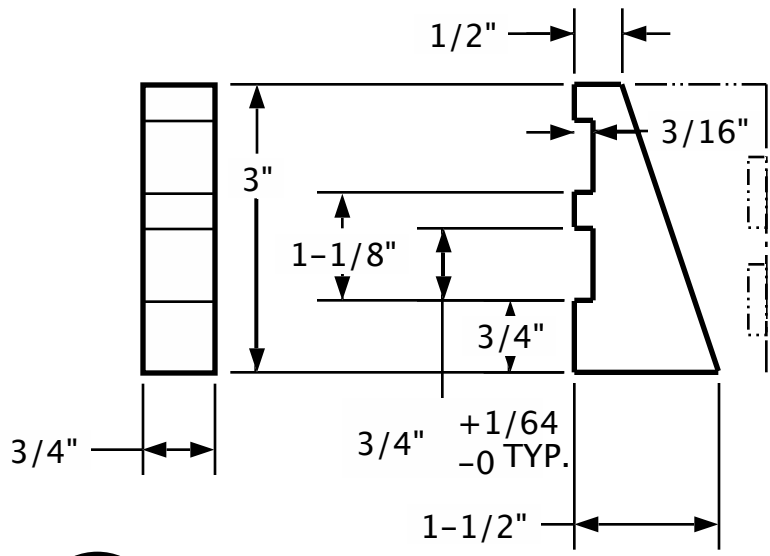

17 Ø1/4 X 7/8 DOWEL

18 FENCE POST

BALDOCK'S LOGS
 AND MORE LOGS
 BREAK ALL SHARP CORNERS
 HALF SCALE
 DIMENSIONS : ±1/64 OR NOTED